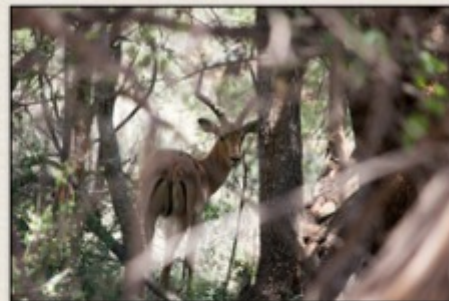

Hunting Safaris Gallery

We respect the fact that you may not be a hunter and would like to warn you that some of the pictorial content may be disturbing to sensitive visitors.

Wildlife management and balanced conservation necessitates the management of all game species to ensure a healthy balanced population on the farm.

[View Hunting Safaris Gallery](#)

Wingshooting

Al Thandiwe Safari hosts wing shoots on our own farms and this is in keeping with Nature Conservation Practices and our holistic approach to Nature Conservation. We also offer wing shoots on other farms, that have various bird species to be bagged.

All our shoots are carefully planned and each farm is pre-inspected to ensure that we are able to ensure a memorable Wingshoot and to balance the bag limits to our sustainability policy and our conservation ethos.